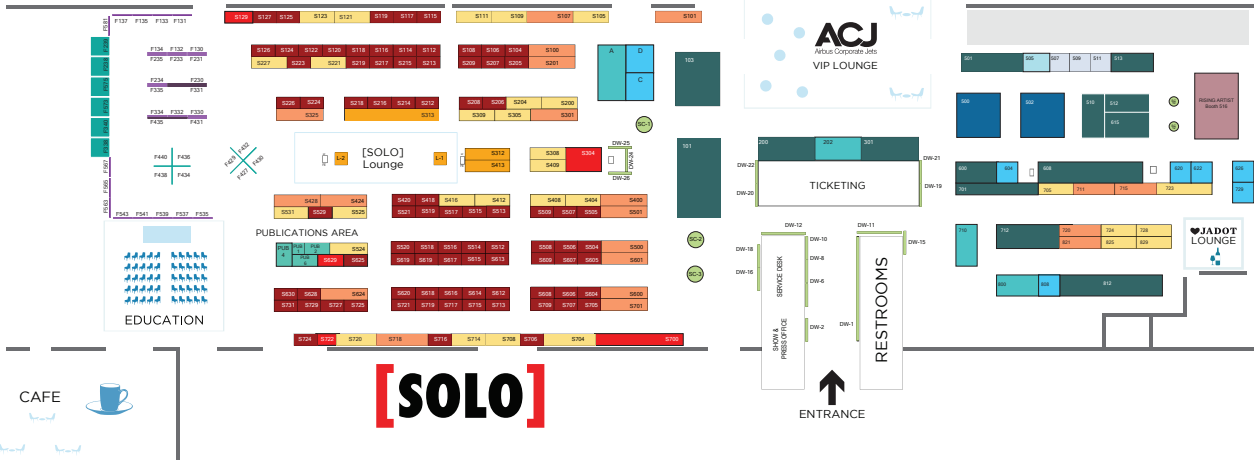

artexpo NEW YORK

IN PARTNERSHIP WITH: **ACJ**
Airbus Corporate Jets

APRIL 21-24, 2017
PIER 94 | NYC

[FOTO SOLO]

[SOLO]

ARTEXPO BOOTH SIZE	SQ FT	PRICE
4' X 15'	60	$5,395
4' X 20'	80	$6,795
8' X 10'	80	$5,295
8' X 15'	120	$7,595
8' X 20'	160	$9,750
10' X 10'	100	$6,195
10' X 15'	150	$8,895
10' X 20'	200	$11,950
10' X 30'	300	$17,595
10' X 30' PREMIUM	300	$19,095
20' X 20'	400	$23,095
CORNER FEE		$750

[SOLO] BOOTH SIZE	SQ FT	PRICE
4' X 10'	40	$3,695
4' X 15'	60	$5,395
4' X 20'	80	$6,795
8' X 20'	160	$9,750
10' RISING ARTIST WALL SPACE		$2,595
CORNER FEE		$400

[FOTO SOLO] DISPLAY WALL PRICES	BOOTH SIZE	PRICE
8' DISPLAY WALL		$1,495
8' X 8' DISPLAY WALL		$2,595

ANCILLARY WALL SPACES	
DW1-DW37	10' WALL SPACE $1,750

SCULPTURE SPACES	
SCULPTURE SPACE / LOUNGE 94	$3,500
SCULPTURE SPACE / FEATURED	$2,500
SCULPTURE SPACE	$1,500