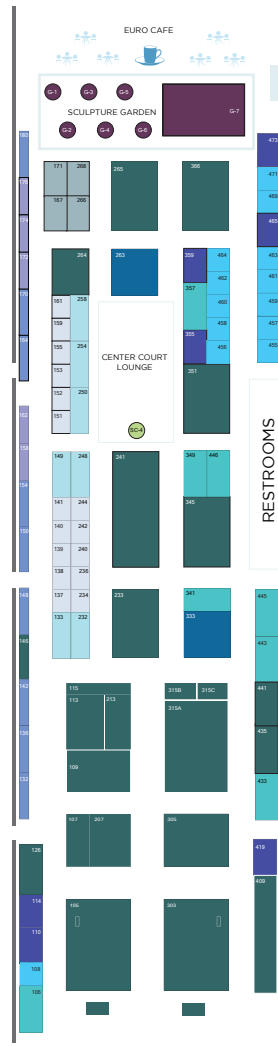

artexpo

NEW YORK

2019 | PIER 94 | NYC

[FOTO SOLO]

[SOLO]

ARTEXPO BOOTH SIZE	SQ FT	PRICE
4' X 15'	60	\$5,395
4' X 20'	80	\$6,795
8' X 10'	80	\$5,295
8' X 15'	120	\$7,595
8' X 20'	160	\$9,750
10' X 10'	100	\$6,195
10' X 15'	150	\$8,895
10' X 20'	200	\$11,950
10' X 30'	300	\$17,595
10' X 30' PREMIUM	300	\$19,095
20' X 20'	400	\$23,095
CORNER FEE		\$750

[SOLO] BOOTH SIZE	SQ FT	PRICE
4' X 10'	40	\$3,695
4' X 15'	60	\$5,395
4' X 20'	80	\$6,795
8' X 20'	160	\$9,750
10' RISING ARTIST WALL SPACE		\$2,595
CORNER FEE		\$400

[FOTO SOLO] DISPLAY WALL PRICES	BOOTH SIZE	PRICE
8' DISPLAY WALL		\$1,495
8' X 8' DISPLAY WALL		\$2,595

ANCILLARY WALL SPACES	
DW1-DW37	10' WALL SPACE \$1,750

SCULPTURE SPACES	
SCULPTURE SPACE / LOUNGE 94	\$3,500
SCULPTURE SPACE / FEATURED	\$2,500
SCULPTURE GARDEN SPACE	\$1,995
SCULPTURE SPACE	\$1,500

Please Note: Booth prices shown reflect a 3% cash/check/wire discount. Discount does not apply if choosing to pay through credit card and/or PayPal.