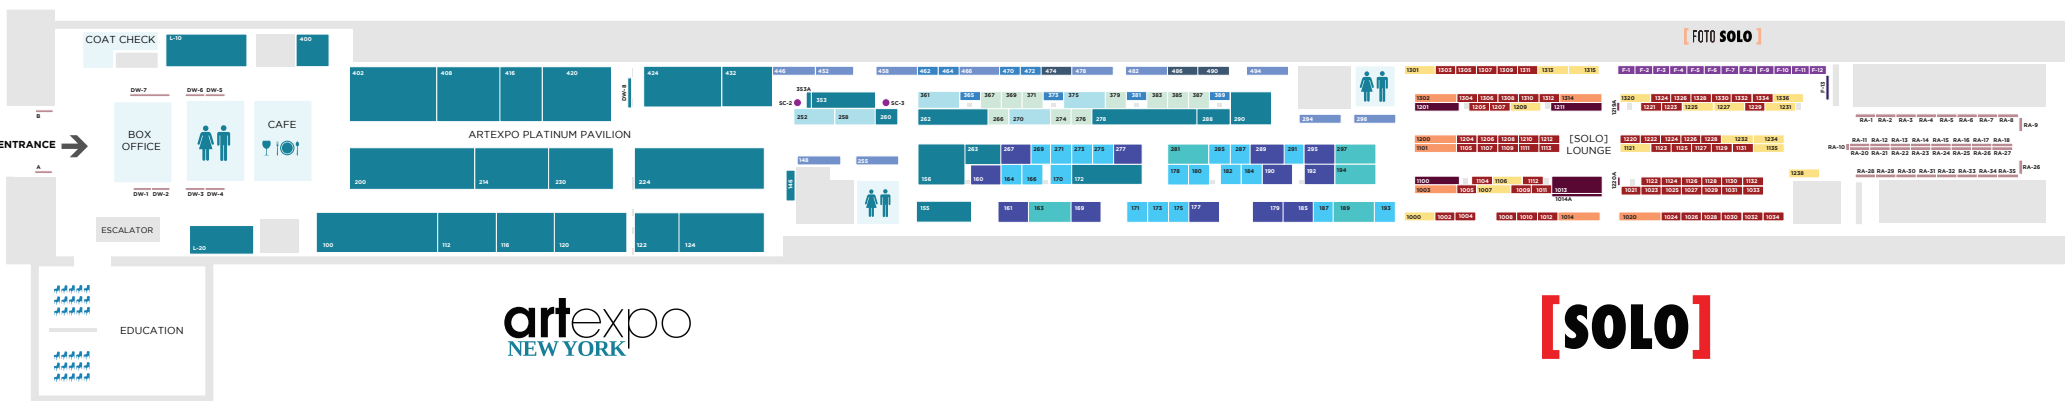

UPPER LEVEL

artexpo
NEW YORK

[SOLO]

ARTEXPO BOOTH SIZE	SQ. FT	PRICE
4' X 10'	40	$3,695
4' X 15'	60	$5,395
4' X 20'	80	$6,795
8' X 10'	80	$5,295
8' X 20'	160	$9,750
10' X 10'	100	$6,195
10' X 15'	150	$8,895
10' X 20'	200	$11,950
CORNER FEE		$750

Custom size - inquire about pricing

[SOLO] BOOTH SIZE	SQ. FT	PRICE
4' X 10'	40	$3,695
4' X 15'	60	$5,395
4' X 20'	80	$6,795
10' RISING ARTIST WALL SPACE		$2,595
CORNER FEE		$400

[FOTO SOLO] DISPLAY WALL PRICES

BOOTH SIZE	PRICE
4' X 8'	$2,895

ANCILLARY WALL SPACES

DW1-DW37	10' WALL SPACE	$1,750