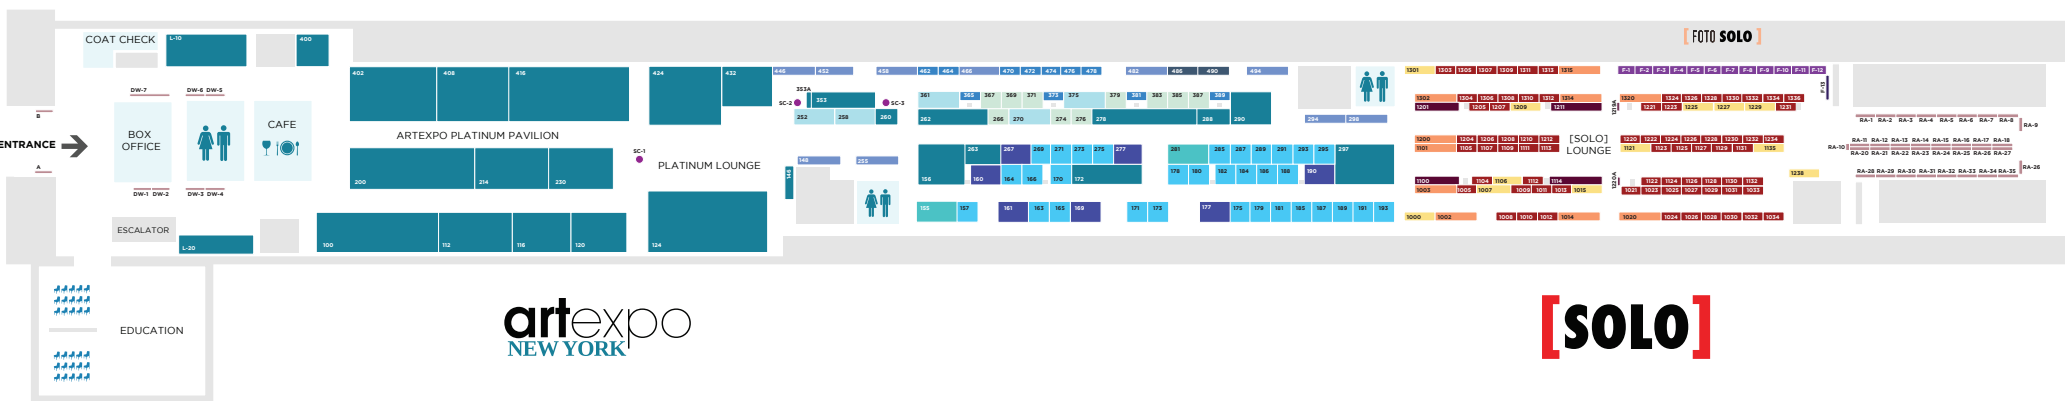

UPPER LEVEL

artexpo
NEW YORK

[SOLO]

ARTEXPO BOOTH SIZE	SQ. FT.	PRICE
4' X 10'	40	$3,695
4' X 15'	60	$5,395
4' X 20'	80	$6,795
8' X 10'	80	$5,295
8' X 20'	160	$9,750
10' X 10'	100	$6,195
10' X 15'	150	$8,895
10' X 20'	200	$11,950
CORNER FEE		$750

Custom size - inquire about pricing

[SOLO] BOOTH SIZE	SQ. FT.	PRICE
4' X 10'	40	$3,695
4' X 15'	60	$5,395
4' X 20'	80	$6,795
10' RISING ARTIST WALL SPACE		$2,595
CORNER FEE		$400

[FOTO SOLO] DISPLAY WALL PRICES

BOOTH SIZE	PRICE
4' X 8'	$2,895

ANCILLARY WALL SPACES

DW1-DW37	10' WALL SPACE	$1,750