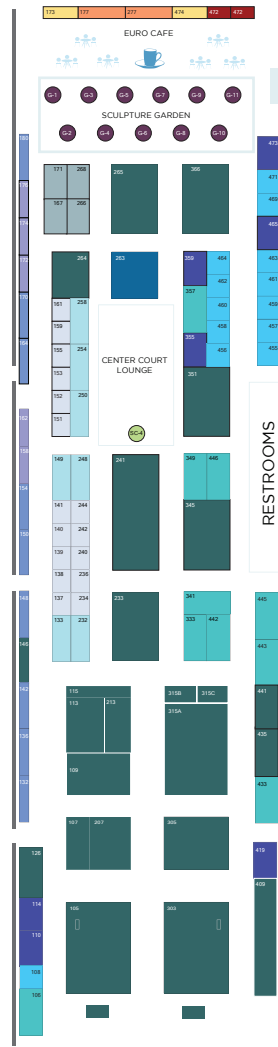

### [ FOTO SOLO ]

ARTEXPO BOOTH SIZE	SQ FT	PRICE
4' X 15'	60	\$5,395
4' X 20'	80	\$6,795
8' X 10'	80	\$5,295
8' X 15'	120	\$7,595
8' X 20'	160	\$9,750
10' X 10'	100	\$6,195
10' X 15'	150	\$8,895
10' X 20'	200	\$11,950
10' X 30'	300	\$17,595
10' X 30' PREMIUM	300	\$19,095
20' X 20'	400	\$23,095
CORNER FEE		\$750

[SOLO] BOOTH SIZE	SQ FT	PRICE
4' X 10'	40	\$3,695
4' X 15'	60	\$5,395
4' X 20'	80	\$6,795
8' X 20'	160	\$9,750
10' RISING ARTIST WALL SPACE		\$2,595
CORNER FEE		\$400

[ FOTO SOLO ] DISPLAY WALL PRICES	BOOTH SIZE	PRICE
8' DISPLAY WALL		\$1,495
8' X 8' DISPLAY WALL		\$2,595

ANCILLARY WALL SPACES	
DW1-DW37	10' WALL SPACE \$1,750

SCULPTURE SPACES	
SCULPTURE SPACE / LOUNGE 94	\$3,500
SCULPTURE SPACE / FEATURED	\$2,500
SCULPTURE GARDEN SPACE	\$1,995
SCULPTURE SPACE	\$1,500

Please Note: Booth prices shown reflect a 3% cash/check/wire discount. Discount does not apply if choosing to pay through credit card and/or PayPal.