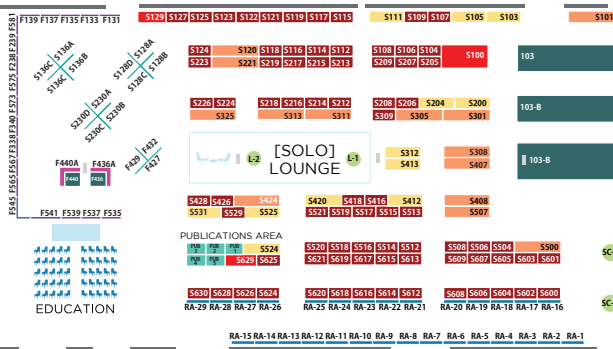

### [SOLO]

### [FOTO SOLO]

Floor plan & pricing are subject to change

ARTEXPO BOOTH SIZE	SQ FT	PRICE	[SOLO] BOOTH SIZE	SQ FT	PRICE	ANCILLARY WALL SPACES	PRICE	
4' X 15'	60	\$5,395	4' X 10'	40	\$3,695	DW1-DW37 10' WALL SPACE	\$1,750	
4' X 20'	80	\$6,795	4' X 15'	60	\$5,395	<b>SCULPTURE SPACES</b>		
8' X 10'	80	\$5,295	4' X 20'	80	\$6,795	SCULPTURE SPACE / LOUNGE 94	\$3,500	
8' X 15'	120	\$7,595	8' X 20'	160	\$9,750	SCULPTURE SPACE / FEATURED	\$2,500	
8' X 20'	160	\$9,750	10' RISING ARTIST WALL SPACE		\$2,595	SCULPTURE GARDEN SPACE	\$1,995	
10' X 10'	100	\$6,195	CORNER FEE		\$400	SCULPTURE SPACE	\$1,500	
10' X 15'	150	\$8,895	<b>[FOTO SOLO] DISPLAY WALL PRICES</b>					
10' X 20'	200	\$11,950	BOOTH SIZE		PRICE			
10' X 30'	300	\$17,595	8' DISPLAY WALL		\$1,495			
10' X 30' PREMIUM	300	\$19,095	8' X 8' DISPLAY WALL		\$2,595			
20' X 20'	400	\$23,095					Please Note: Booth prices shown reflect a 3% cash/check/wire discount. Discount does not apply if choosing to pay through credit card and/or PayPal.	
CORNER FEE		\$750						