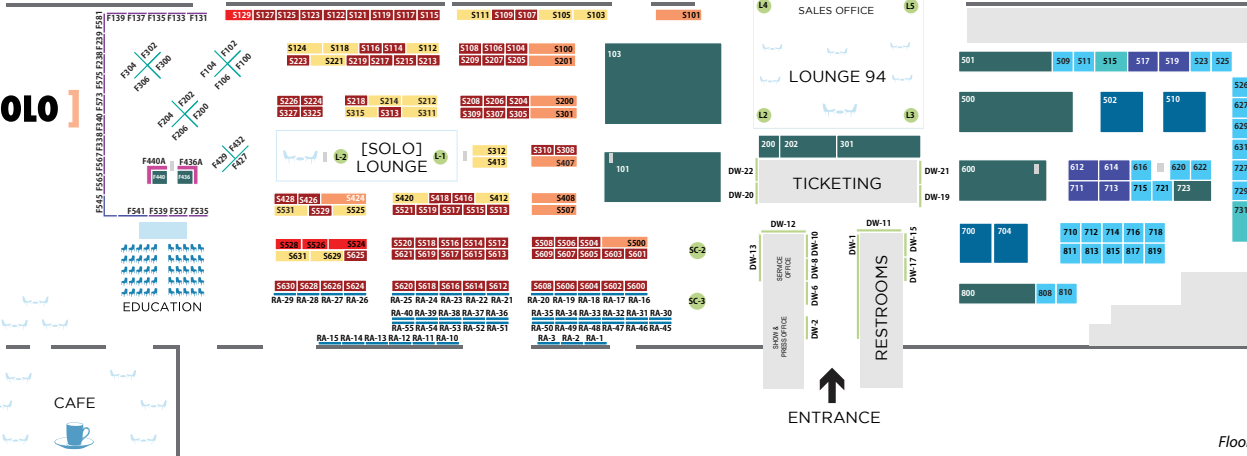

### [FOTO SOLO]

Floor plan & pricing are subject to change

ARTEXPO	BOOTH SIZE	SQ FT	PRICE
●	4' X 15'	60	\$5,395
●	4' X 20'	80	\$6,795
●	8' X 10'	80	\$5,295
●	8' X 15'	120	\$7,595
●	8' X 20'	160	\$9,750
●	10' X 10'	100	\$6,195
●	10' X 15'	150	\$8,895
●	10' X 20'	200	\$11,950
●	10' X 30'	300	\$17,595
●	10' X 30' PREMIUM	300	\$19,095
●	20' X 20'	400	\$23,095
	CORNER FEE		\$750

[SOLO] BOOTH SIZE	SQ FT	PRICE
●	4' X 10'	\$3,695
●	4' X 15'	\$5,395
●	4' X 20'	\$6,795
●	8' X 20'	\$9,750
●	10' RISING ARTIST WALL SPACE	\$2,595
	CORNER FEE	\$400

#### [FOTO SOLO] DISPLAY WALL PRICES

BOOTH SIZE	PRICE	
●	8' DISPLAY WALL	\$1,495
●	8' X 8' DISPLAY WALL	\$2,595

ANCILLARY WALL SPACES	
DW1-DW37	10' WALL SPACE \$1,750
SCULPTURE SPACES	
SCULPTURE SPACE / LOUNGE 94	\$3,500
SCULPTURE SPACE / FEATURED	\$2,500
SCULPTURE GARDEN SPACE	\$1,995
SCULPTURE SPACE	\$1,500